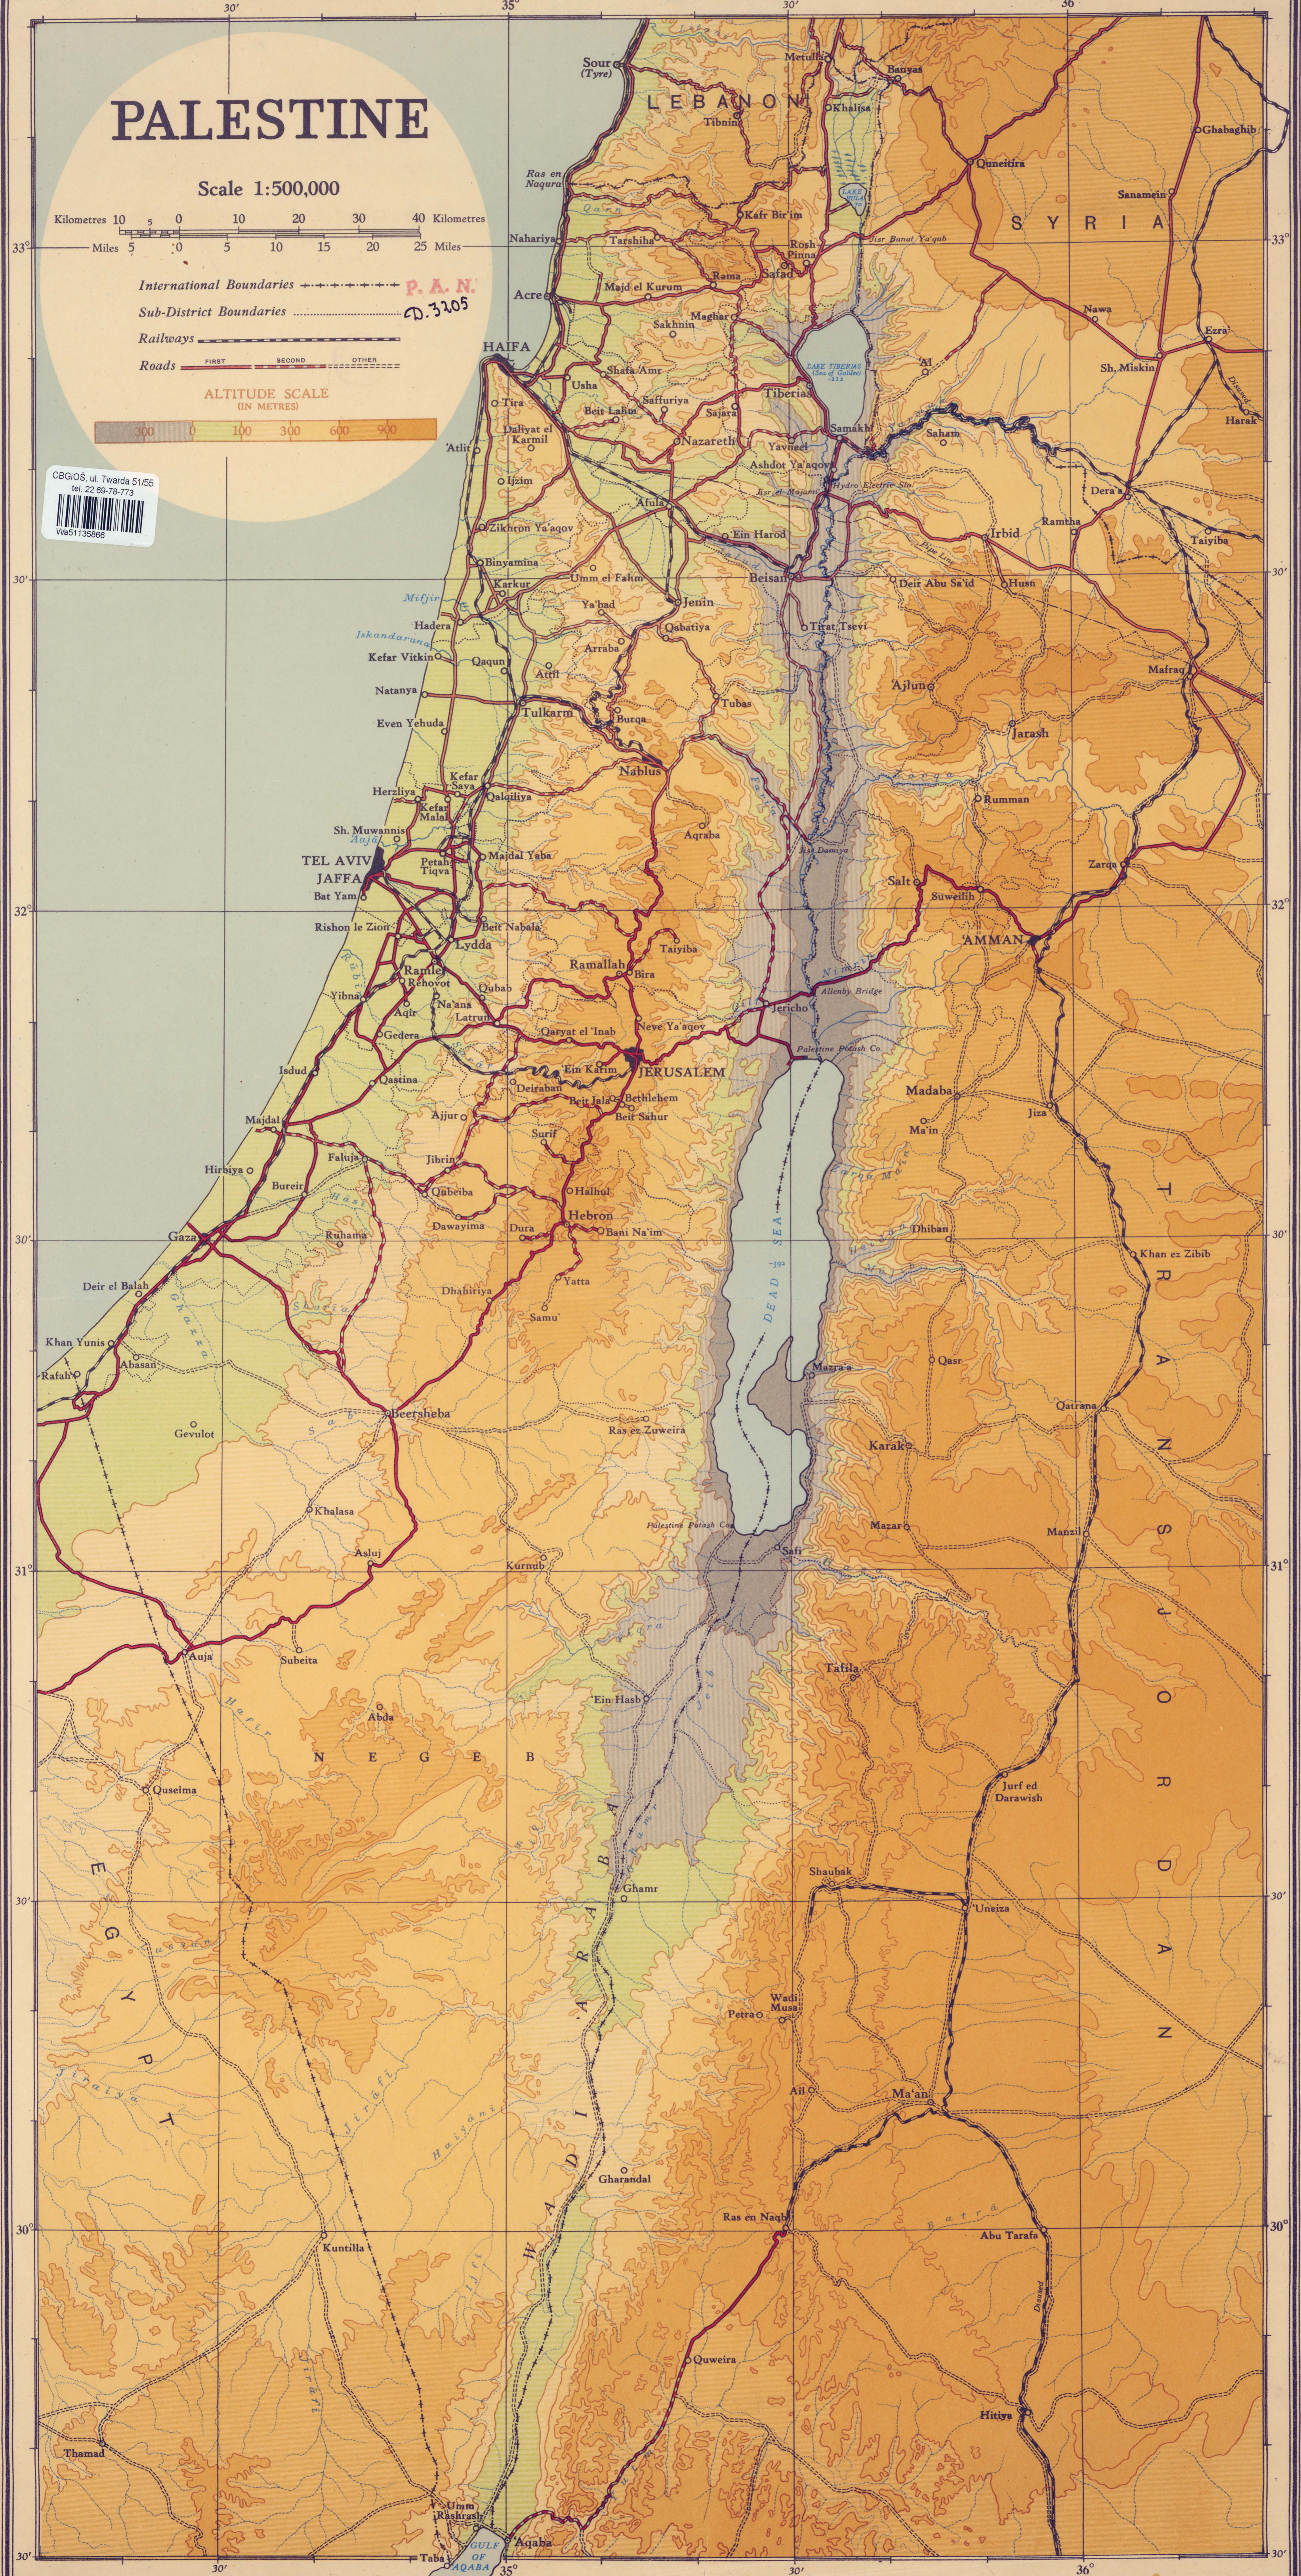

PALESTINE

Scale 1:500,000

Kilometres 10 5 0 10 20 30 40 Kilometres

Miles 5 0 5 10 15 20 25 Miles

International Boundaries - - - - - P. A. N. 3205

Sub-District Boundaries

Railways - - - - -

Roads - - - - -

ALTITUDE SCALE
(IN METRES)

M 8946624
W 59061 024011 86877