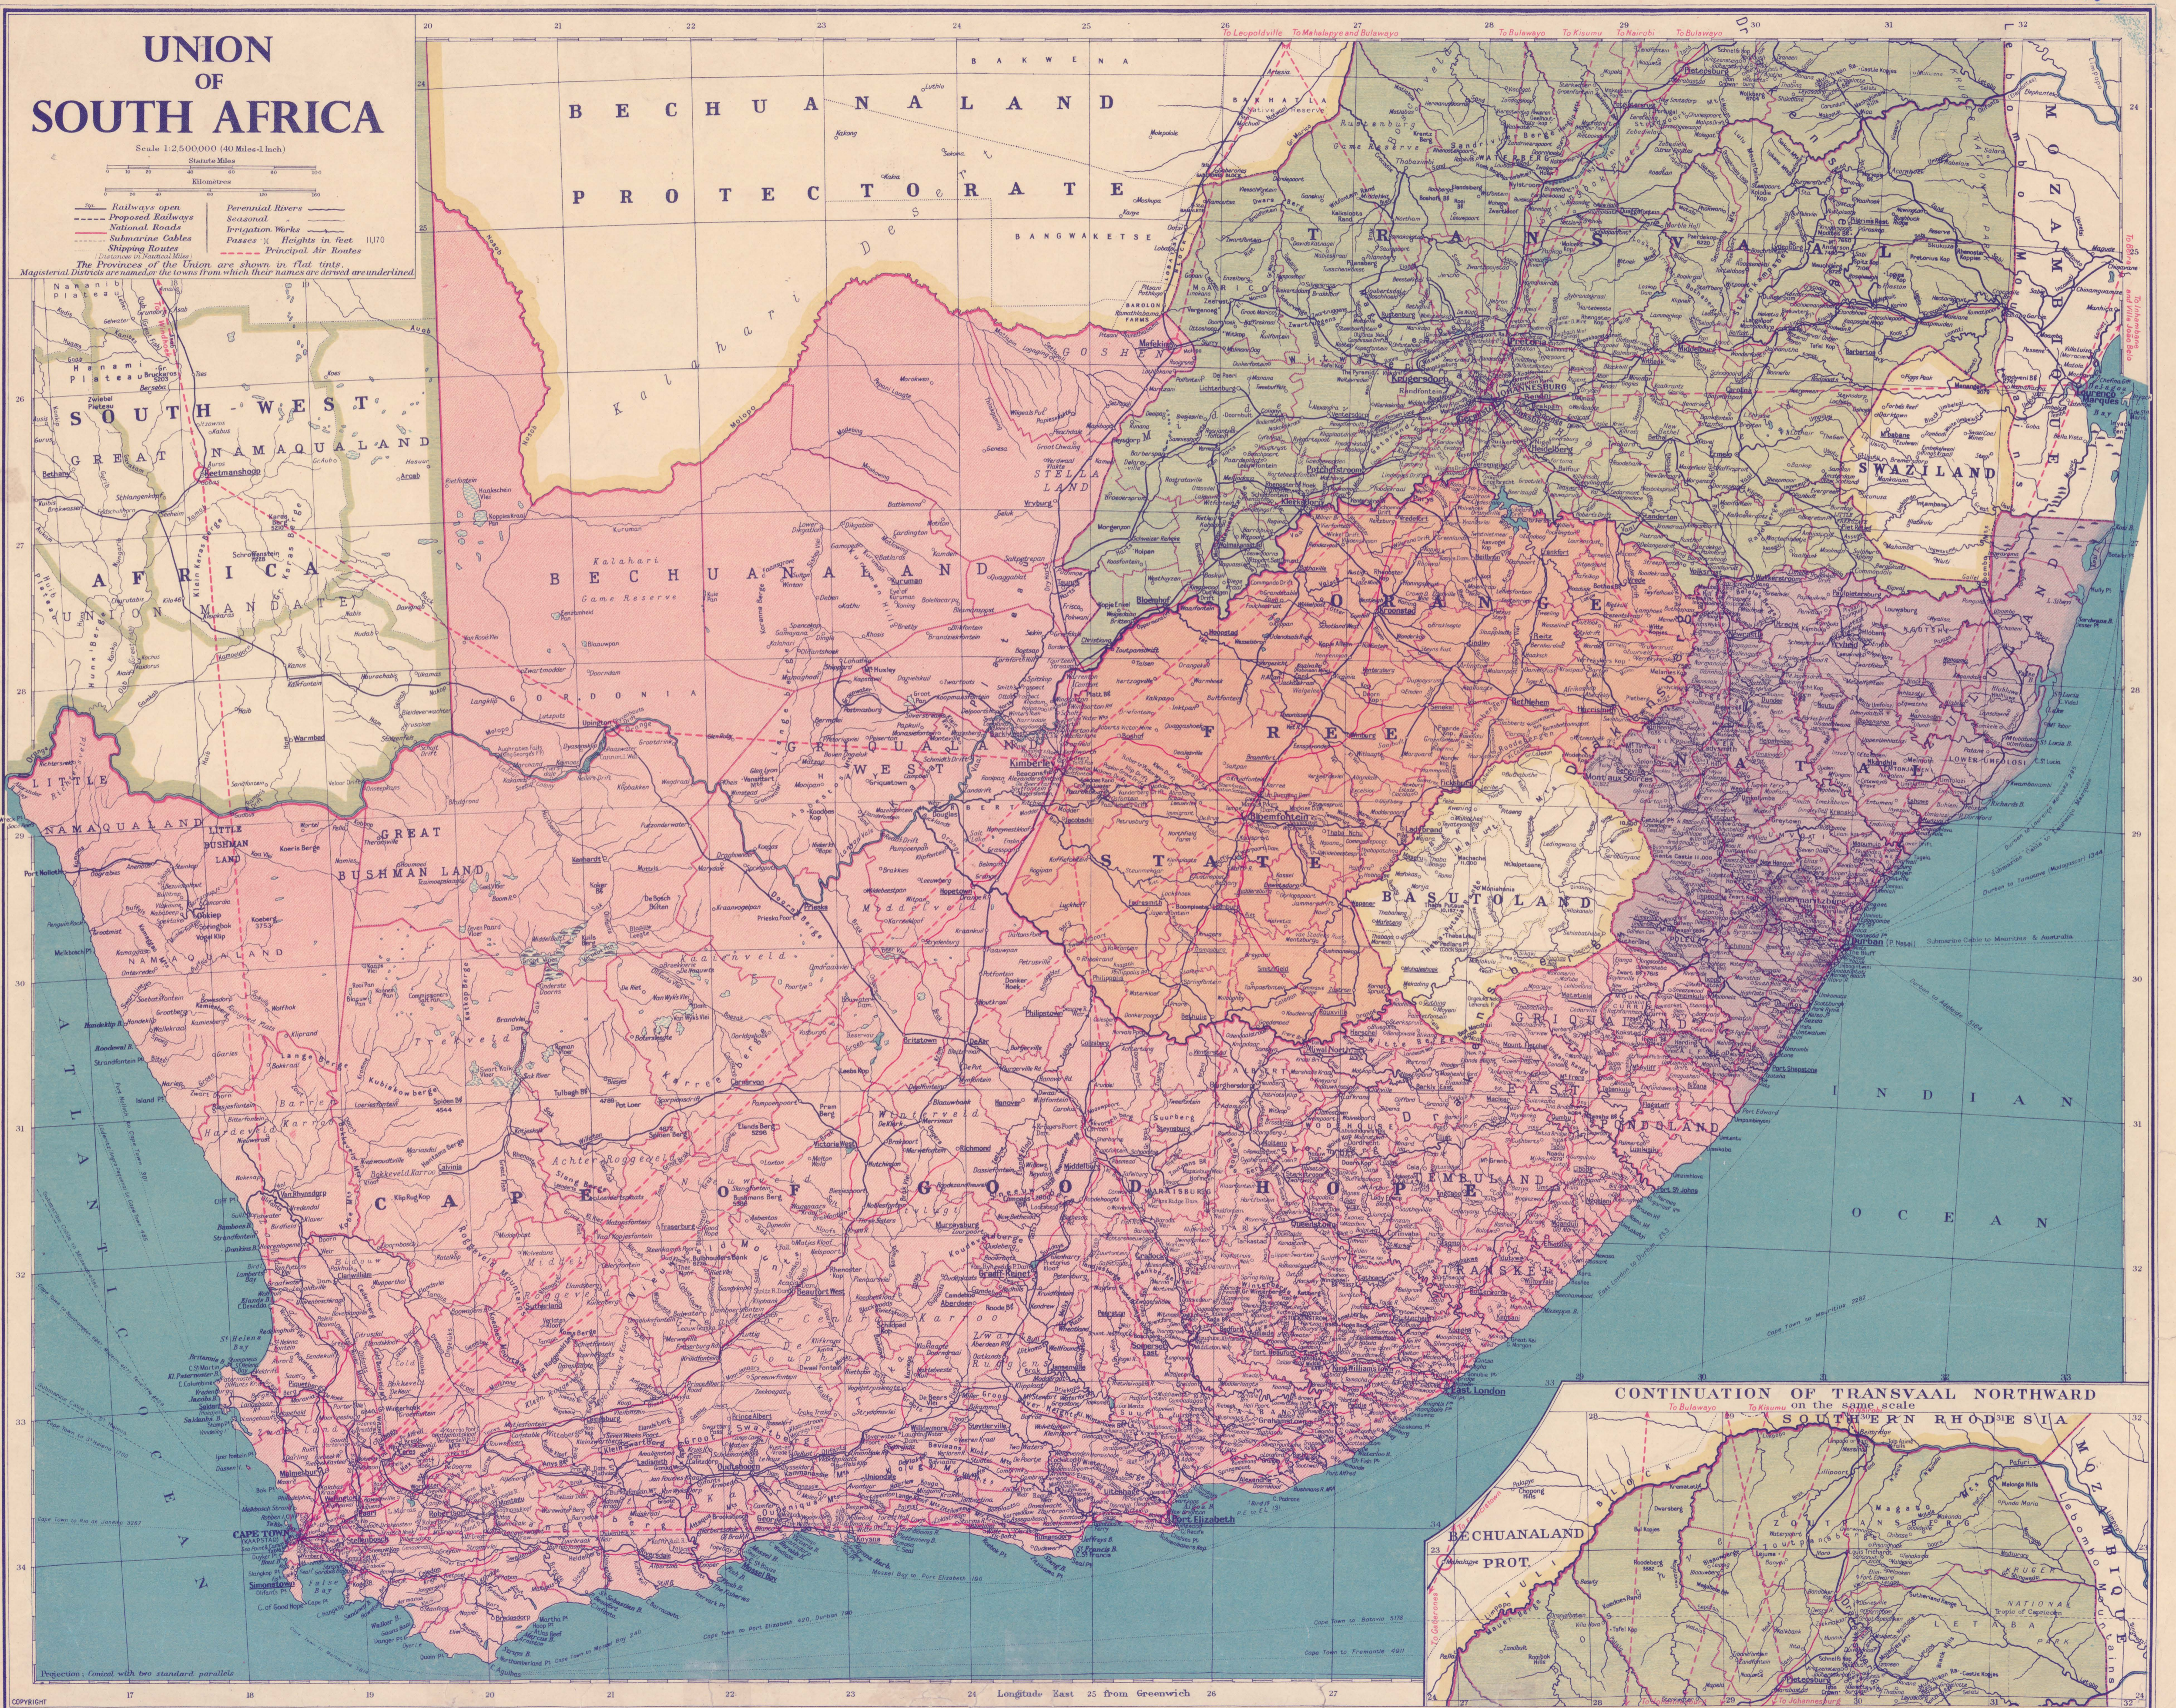

UNION OF SOUTH AFRICA

Scale 1:2,500,000 (40 Miles=1 Inch)

Statute Miles

Kilometres

- Railways open
- - - Proposed Railways
- National Roads
- - - Submarine Cables
- - - Shipping Routes
- Perennial Rivers
- - - Seasonal
- Irrigation Works
- - - Passes
- Heights in feet 1070
- - - Principal Air Routes

The Provinces of the Union are shown in flat tints.

CONTINUATION OF TRANSVAAL NORTHWARD ON THE SAME SCALE SOUTHERN RHODESIA

N 5025813
H 70289
024RCIN 225158